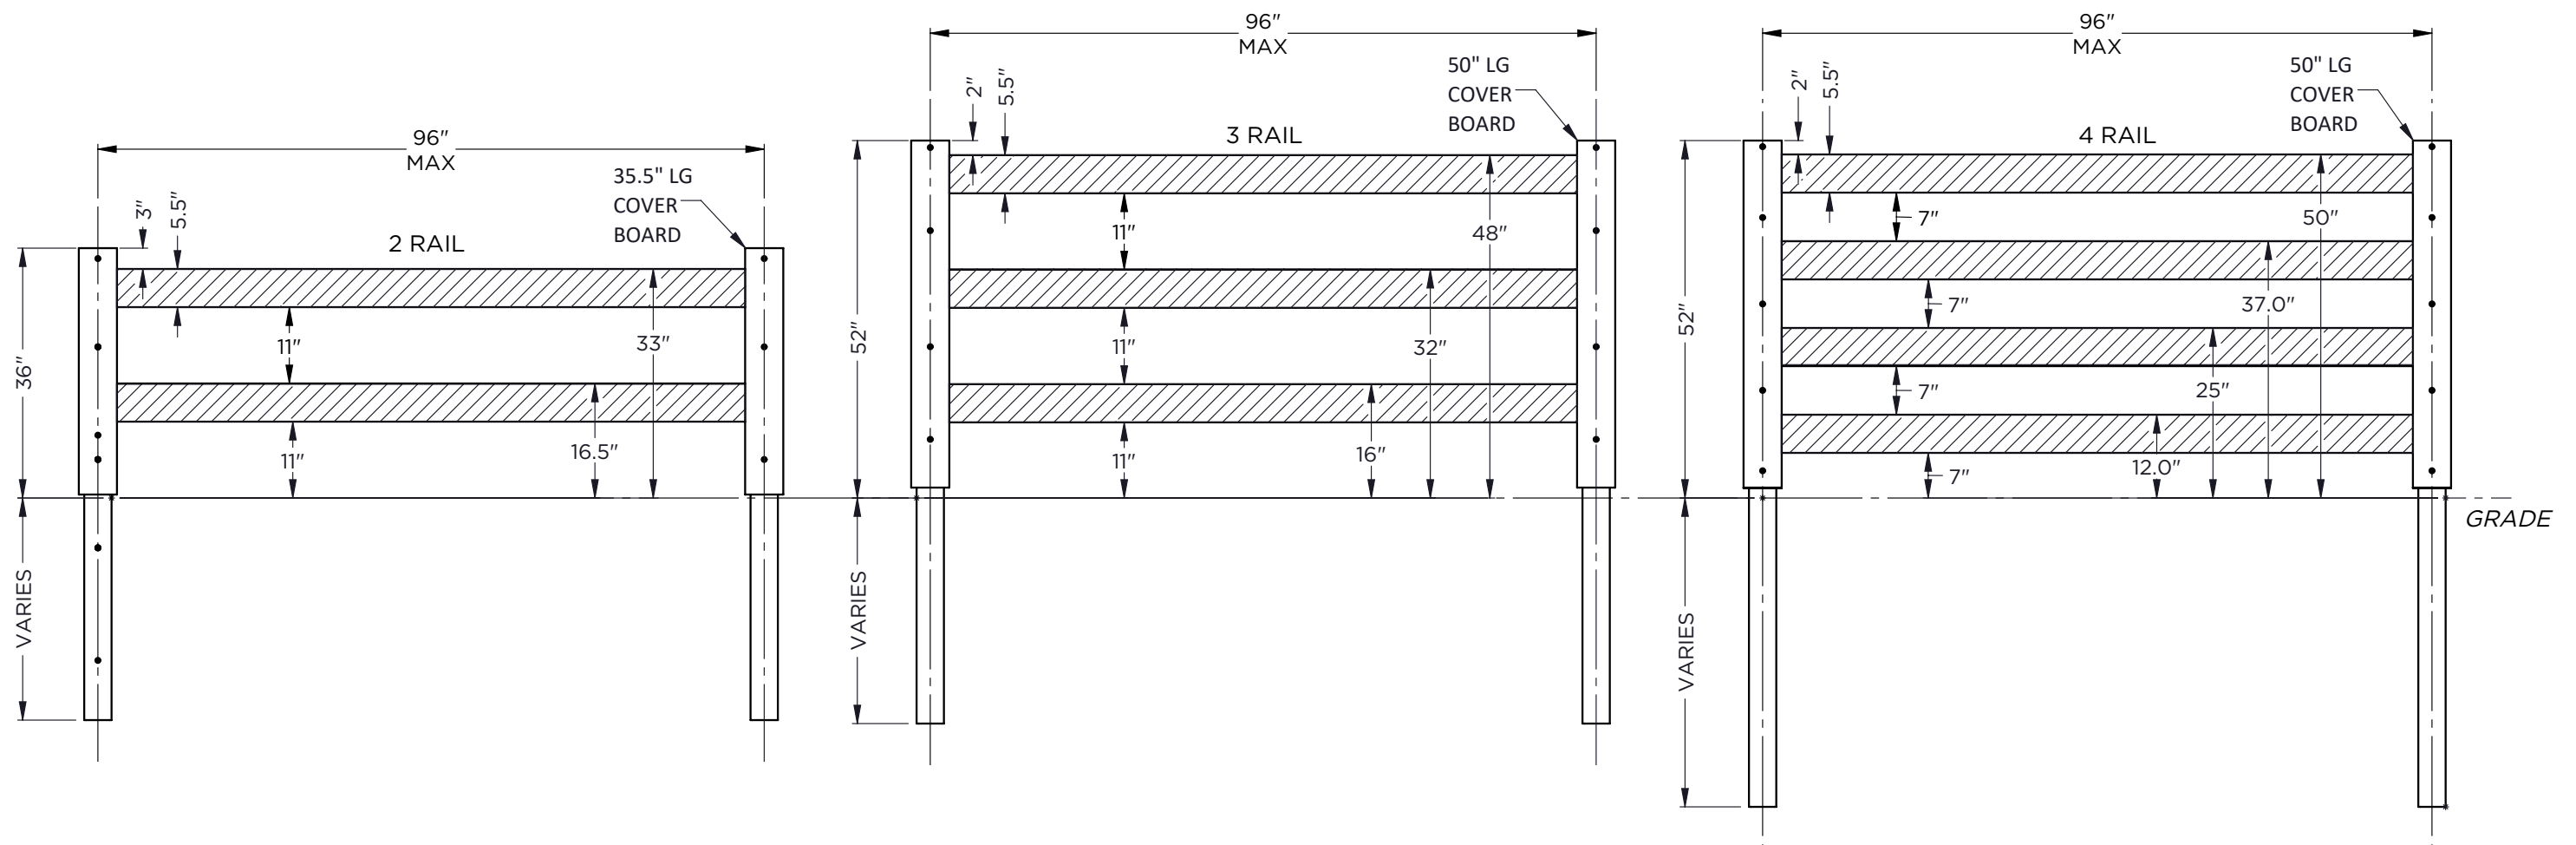

# LEXINGTON SERIES FENCING DIMENSIONS

TYPICAL  
4 RAIL WITH  
COVER BOARD

- COLORS ARE BLACK, WHITE AND TUDOR BROWN, OR CUSTOM.
- POST LENGTHS ARE 10', 9', 8', 7', 6' OR CUSTOM, PER SOIL CONDITIONS AND FROST LINE (6"X6", 4"X6" & 4X4TRUE).
- POSTS ARE WOODGRAIN EMBOSSED ON ALL (4) SIDES.
- RAIL LENGTH IS 16' FOR 8' MAXIMUM POST SPACING OR CUSTOM (5/4"X6 OR 2"X6").
- COVER BOARD - PRE ASSEMBLED (5/4" OR 2" SPACER)
- RAILS EMBOSSED ON BOTH FACES.
- SMOOTH POSTS AND RAILS AVAILABLE UPON REQUEST.
- LEXINGTON SERIES RAIL SPACING SHOWN. CUSTOM RAIL SPACING AVAILABLE.