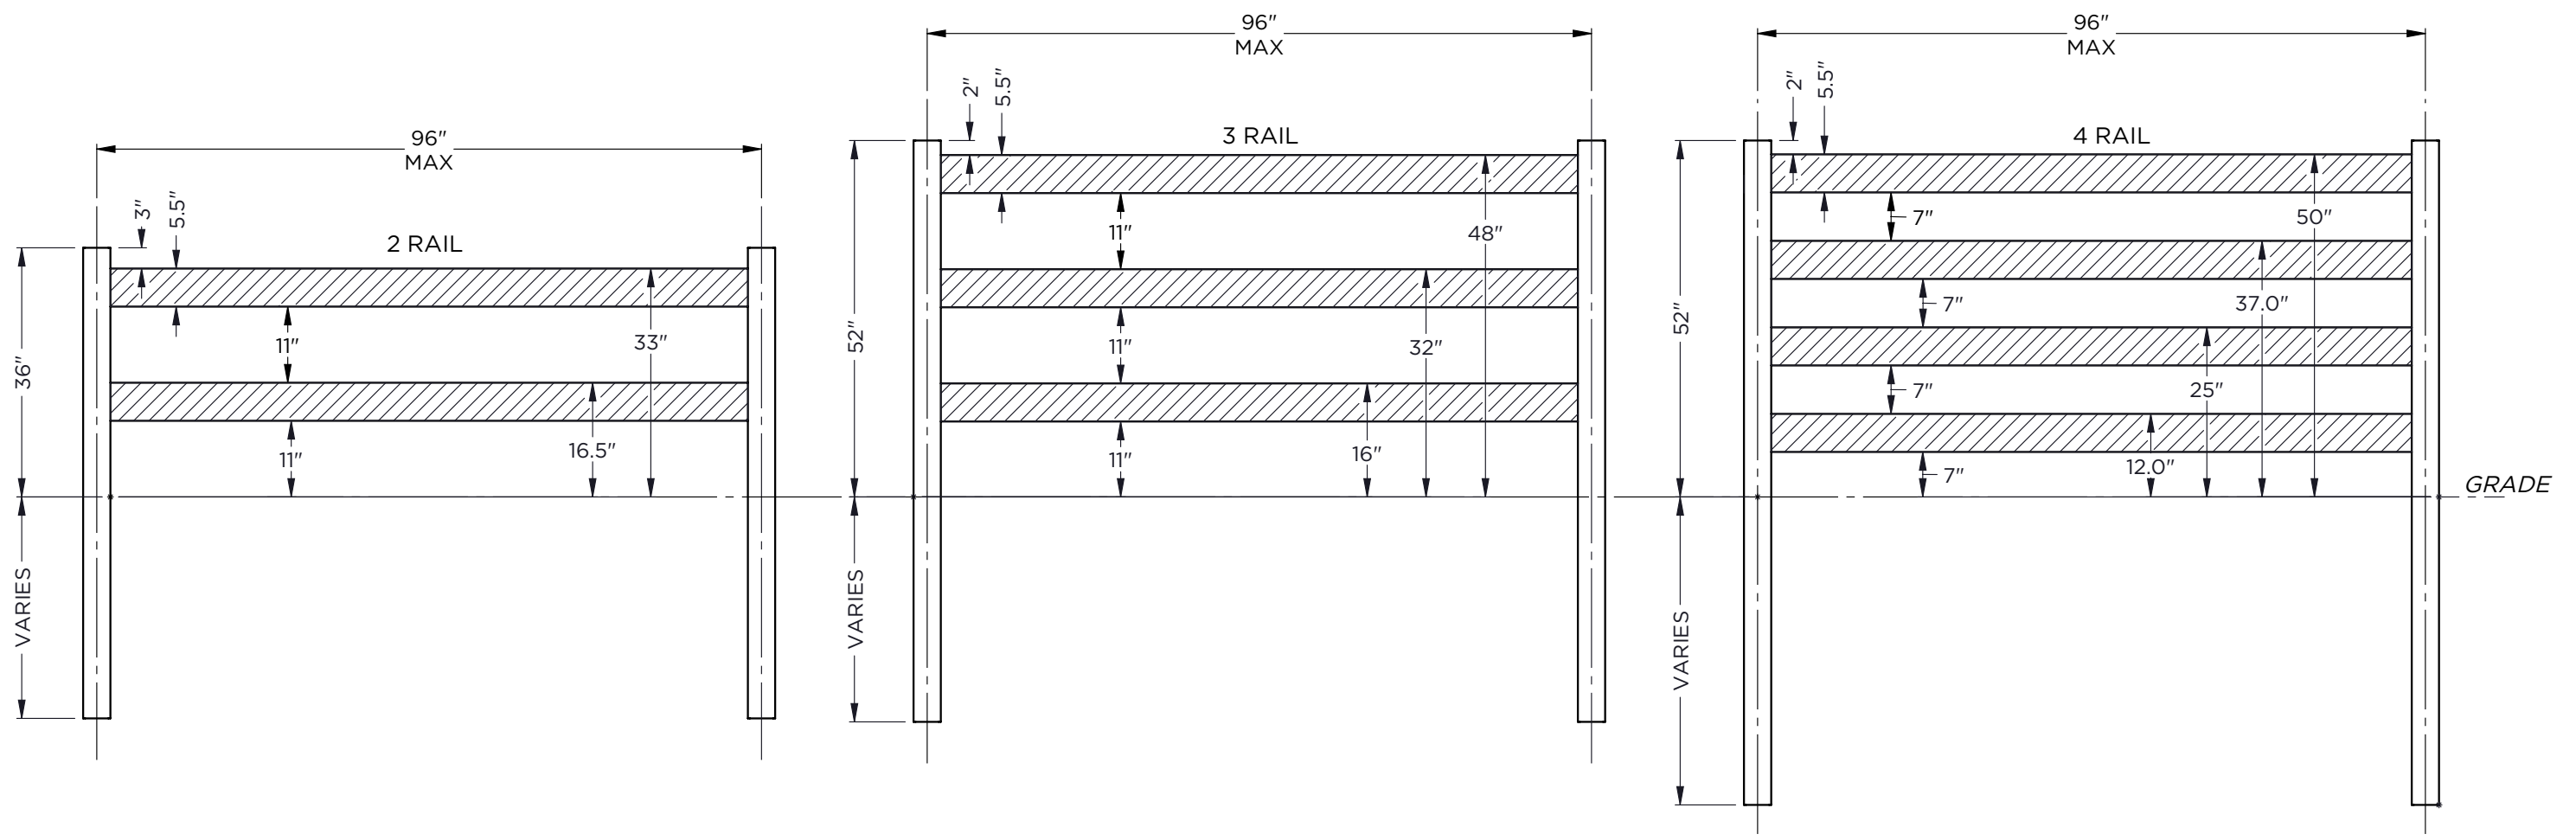

# WELLINGTON SERIES FENCING DIMENSIONS

- COLORS ARE BLACK, WHITE AND TUDOR BROWN, OR CUSTOM.
- POST LENGTHS ARE 10', 9', 8', 7', 6' OR CUSTOM, PER SOIL CONDITIONS AND FROST LINE (6"X6", 4"X6" & 4X4TRUE).
- POSTS ARE WOODGRAIN EMBOSSED ON ALL (4) SIDES.
- RAIL LENGTH IS 16' FOR 8' MAXIMUM POST SPACING OR CUSTOM (5/4"X6 OR 2"X6").
- RAILS EMBOSSED ON BOTH FACES.
- SMOOTH POSTS AND RAILS AVAILABLE UPON REQUEST.
- WELLINGTON SERIES RAIL SPACING SHOWN. CUSTOM RAIL SPACING AVAILABLE.