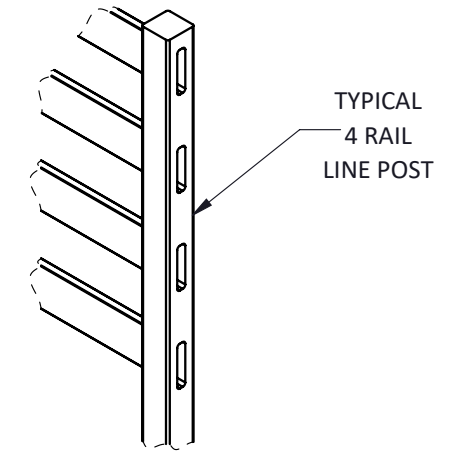

# WELLINGTON SERIES FENCING DIMENSIONS

- COLORS ARE BLACK, WHITE AND TUDOR BROWN, OR CUSTOM.
- POST LENGTHS ARE 10', 9', 8', 7', 6' OR CUSTOM, PER SOIL CONDITIONS AND FROST LINE (6"X6", 4"X6" & 4X4TRUE).
- POSTS ARE WOODGRAIN EMBOSSED ON ALL (4) SIDES.
- RAIL LENGTH IS 16' FOR 8' MAXIMUM POST SPACING OR CUSTOM (5/4"X6 OR 2"X6").
- RAILS EMBOSSED ON BOTH FACES.
- SMOOTH POSTS AND RAILS AVAILABLE UPON REQUEST.
- WELLINGTON SERIES RAIL SPACING SHOWN. CUSTOM RAIL SPACING AVAILABLE.